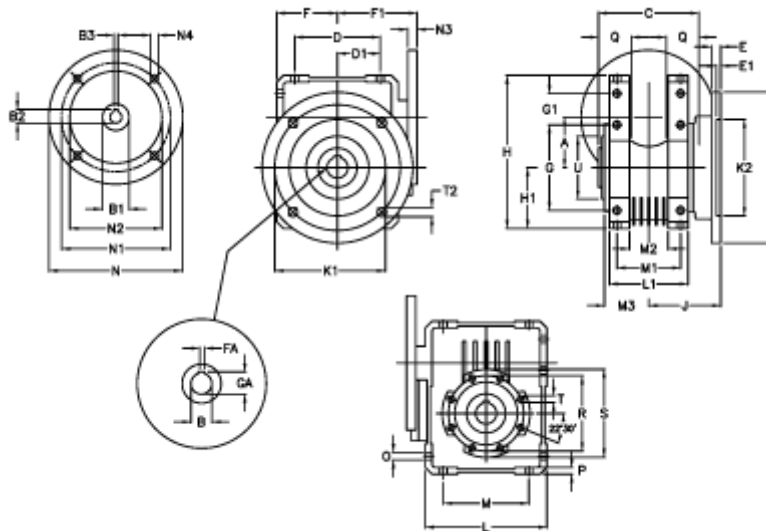

Article number: 392211008053616

Description: Worm Gear with Torque Limiter
W110 L1-UFC-80-P90 B14

Measures

A = 110.10	E = 20	H = 308.0	M = 184	N4 = 9	U = 130
B = 42	E1 = 12	H1 = 125.0	M1 = 115	O = 14.0	
B1 E7 = 24	F = 125	J = 131.5	M2 = 69	P = 14	
B2 = 27.3	F1 = 143	K = 280	M3 = 73.0	Q = 45	
B3 H9 = 8	FA = 12	K1 = 230	N = 140	R = 165	
C = 155	G = 184	K2 = 170	N1 = 115	S = 200	
D = 174.0	G1 = 58.0	L = 250	N2 = 95	T = M12x19	
D1 = 82.0	GA = 45.3	L1 = 143	N3 = 6.5	T2 = 13.0	